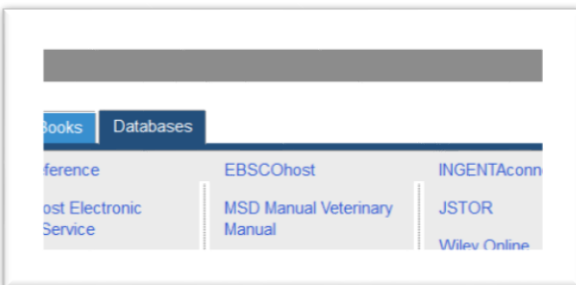

- 1) Go to <http://veterinary.rossu.edu/library.html>
- 2) Click on "Search the RUSVM Library"

This takes you to: <http://rossvetlibrary.rossu.edu/library>

- 3) You can do a simple search or you can click on Databases (shown by the arrow) and then select EBSCOHost

- 4) You will be prompted for your Username and password (student). Please try it with your RUSVM email as the username.
- 5) You can then select EBSCO Discovery (for e-journal articles) or EBSCO e-books