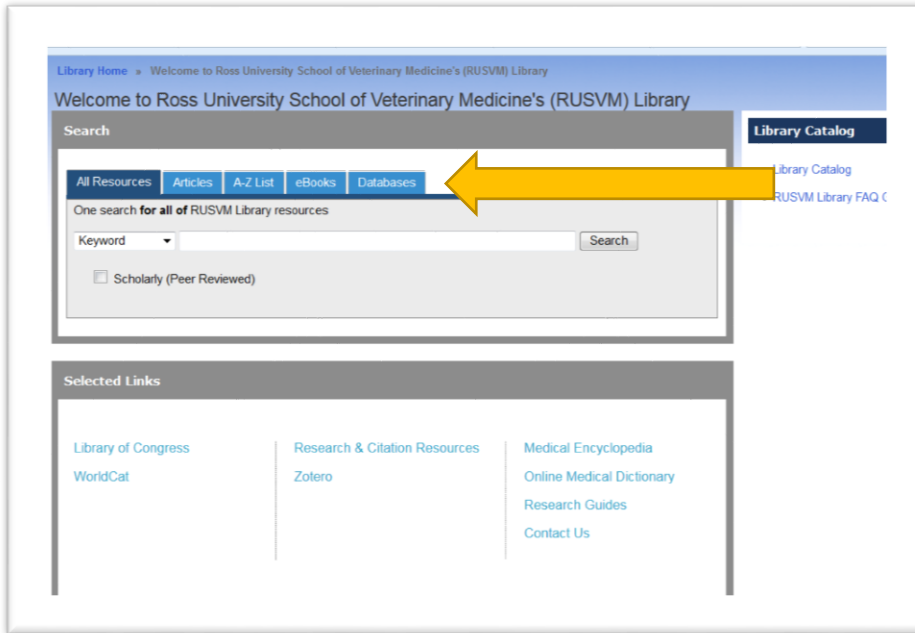

- 1) Go to <http://veterinary.rossu.edu/library.html>
- 2) Click on "Search the RUSVM Library"

This takes you to: <http://rossvetlibrary.rossu.edu/library>

- 3) You can do a simple search or you can click on Databases (shown by the arrow) and then select EBSCOHost

- 4) You will be prompted for your Username and password (student). Please try it with your RUSVM email as the username.
- 5) You can then select EBSCO Discovery (for e-journal articles) or EBSCO e-books