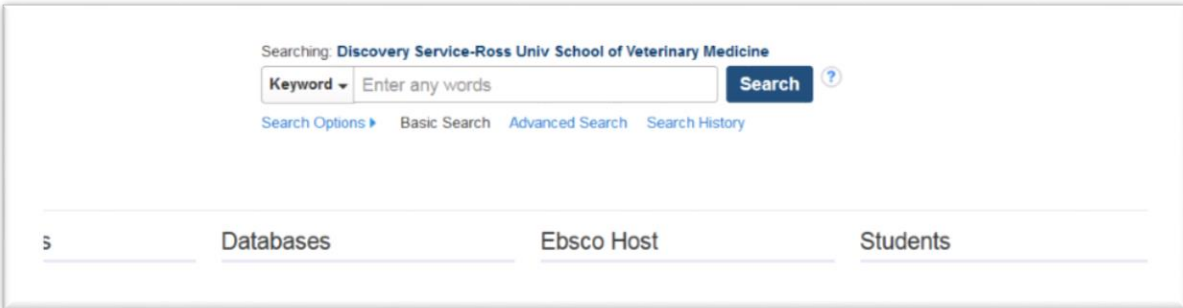

4) You will be prompted for your Username and password (student). Please try it with your RUSVM email as the username.
5) You can then select EBSCO Discovery (for e-journal articles) or EBSCO e-books

JOURNALS