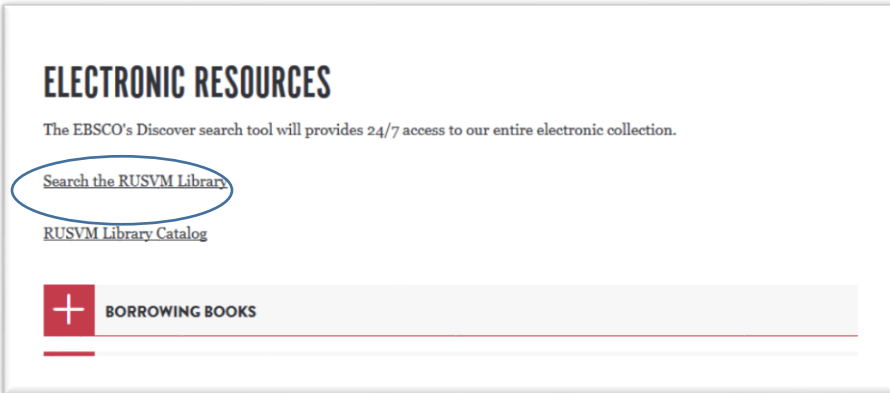

- 1) Go to <http://veterinary.rossu.edu/library.html>
- 2) Click on "Search the RUSVM Library"

This takes you to: <http://rossvetlibrary.rossu.edu/library>

- 3) You can do a simple search or you can click on Databases (shown by the arrow) and then select EBSCOHost